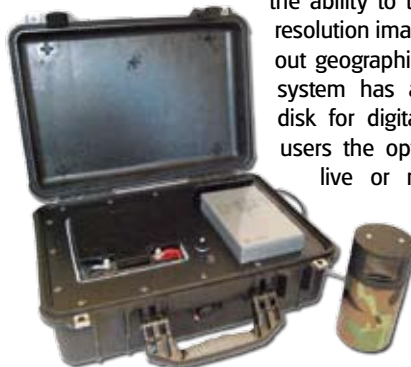

In order to effectively tackle environmental crime and prosecute offenders, Cannock Chase DC chose Wireless CCTV's 3G One Box covert surveillance solution. According to Karen Sulway, (Environmental Protection Manager), the 3G One Box was *"The best system in the market place, that was within budget"*.

The **WCCTV 3G One Box** indeed offers an innovative, completely autonomous **covert surveillance** device that can be instantly deployed, even in the harshest of operating conditions. The military style case and connectors are fully waterproof which means the equipment can be buried underground and still function at optimum levels. Each WCCTV 3G One Box uses high-speed 3G technology and optional short range Wi-Fi capabilities, which provide the ability to transmit fluid, high-resolution images wirelessly without geographical restrictions. The system has an integrated hard disk for digital recording, giving users the option to view either live or recorded evidential quality footage from any remote location using a PDA, laptop, PC or dedicated monitoring station.